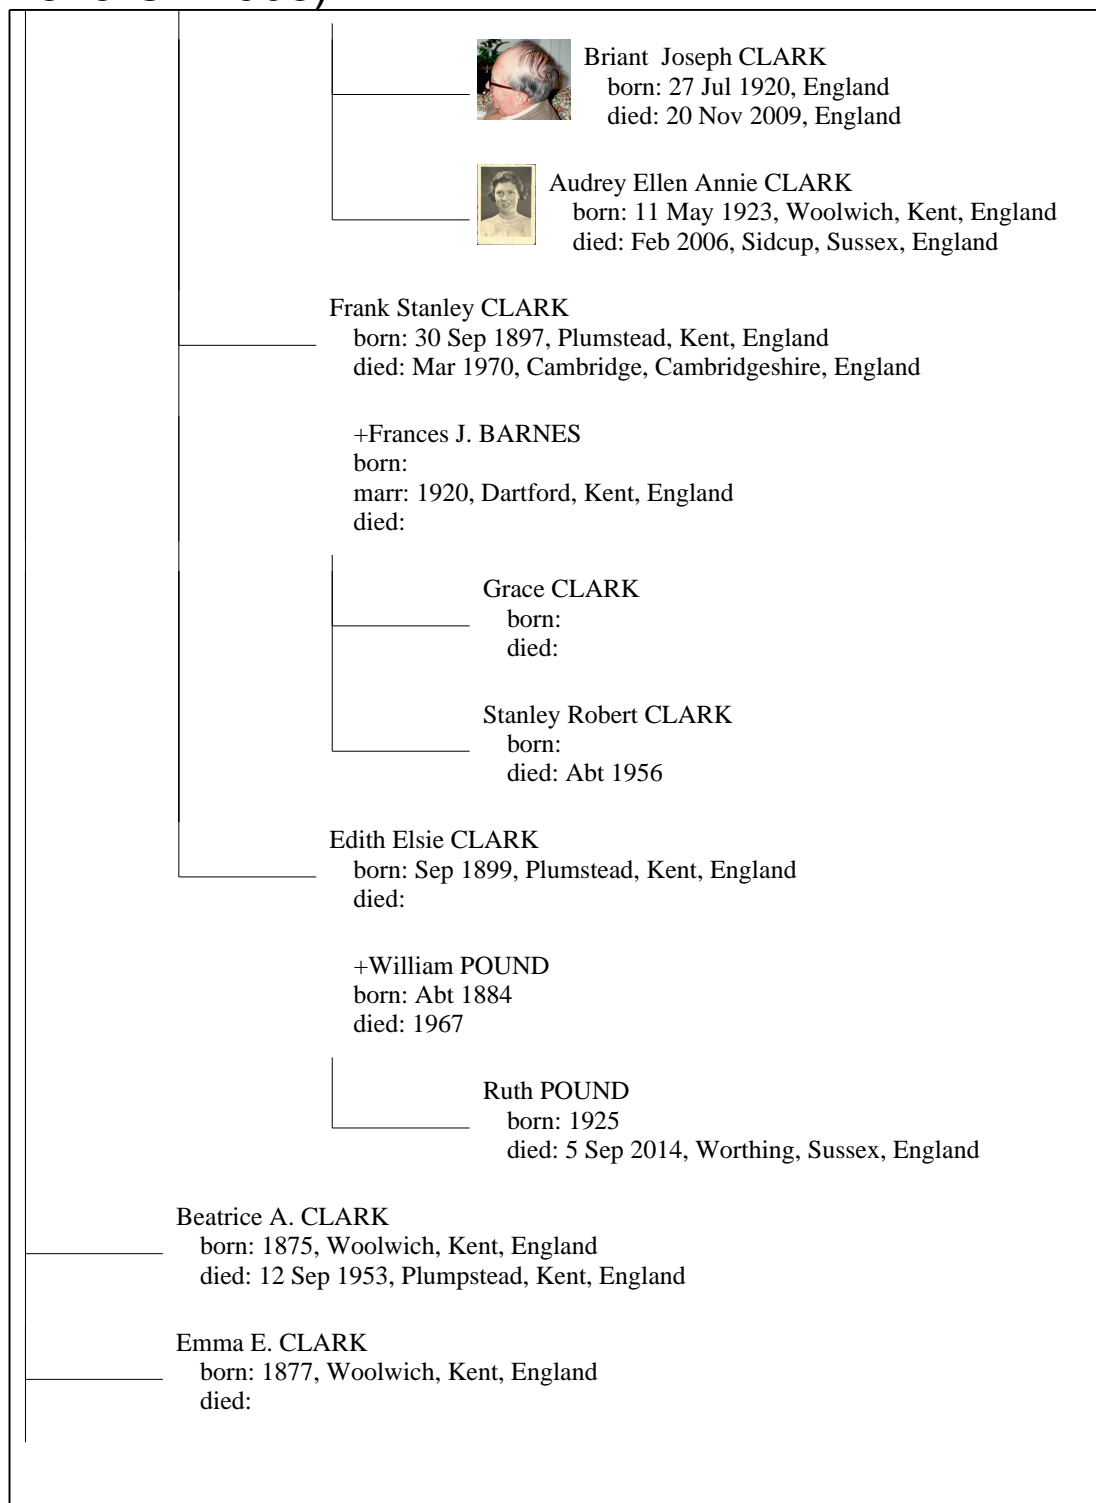

Descendants of James William CLARK (Cir 1843-Cir 1908)

James William CLARK

born: Abt 1843, Edmunds, Suffolk, England
died: Abt 1908, Hendon, Middlesex, England

+Eliza Ann HARE

born: Abt 1839, Windsor, Berkshire, England
marr: Sep 1863, London, England
died:

Louisa CLARK

born: 1866, Paddington, Middlesex, England
died:

Lucy CLARK

born: 1866, Paddington, Middlesex, England
died:

William CLARK

born: 1868, Woolwich, Kent, England
died:

Harry J. CLARK

born: 1870, Woolwich, Kent, England
died:

Descendants of James William CLARK (Cir 1843-Cir 1908)

Descendants of James William CLARK (Cir 1843-Cir 1908)

Page 3

James Arthur CLARK
born: 1880, Plumpstead, Kent, England
died:

Edith CLARK
born: 1882, Plumpstead, Kent, England
died: